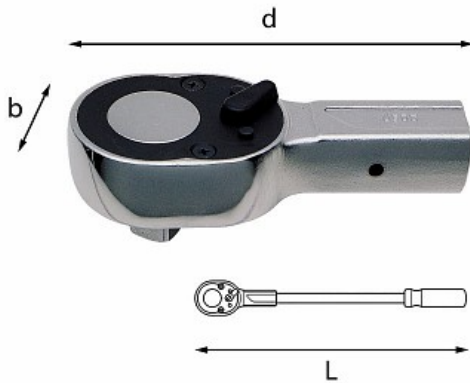

REVERSIBLE RATCHET

237 3/4 SI

ISO 3315

- Model with 30 teeth for use in combination with handle 237 3/4" PR
- Special Chrome Vanadium steel body
- Chrome plated and phosphatized finish

Family details

Code	L mm	b mm	Teeth number	H mm	Quantity for packaging
U02370403	530	70	165	55	1